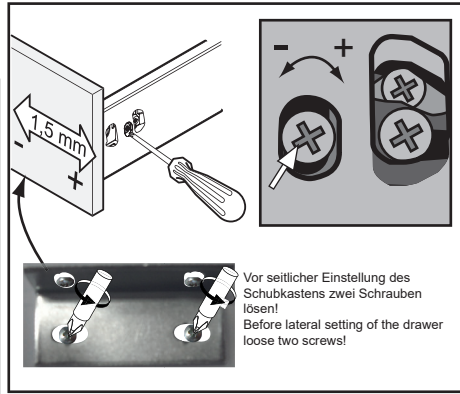

In compliance to the norm EN 14749 please make sure to built-in the additional wall-fastenings for sink cabinets and vanities. Attached wall-fastening-material is for massive walls only. For mounting on all other walls please use special dowels.

Maße bauseits prüfen!  
Check dimensions on site!

5.1

5.2

5.3

5.4

5.5

5.6

5.7

X=X!!

Es wird die Verwendung eines Geberit Raumparsiphons empfohlen.

Montagemöglichkeit 1

Montagemöglichkeit 2

1	G1½, Ø40 mm
2	G1¼, Ø32xØ39mm
3	G1¼, x G1½
4	G1½, Ø36xØ44mm
5	Ø40xØ54x28mm
6	Ø41xØ44x3
7	Gummidichtung (rubber seal)
8	90°, Ø40mm
9	180°, Ø40 mm
10	90°, Ø40mm
11	Ø40xØ85x15mm

# Schubkasten einstellen:

Becken siehe Seite 12.  
Basin page 12.

**i** Silikon nicht inklusive  
Silicone is not included

**i** Silikon nicht inklusive  
Silicone is not included

24 h