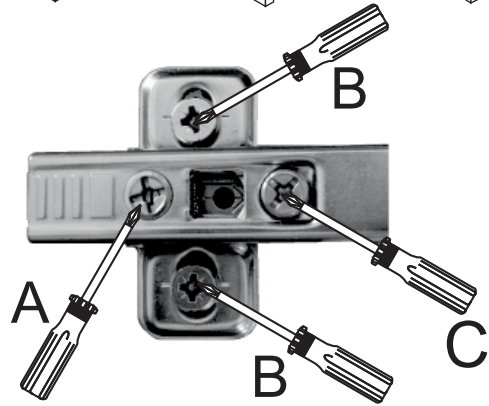

Dämpfung aktiv / attenuation on

Dämpfung inaktiv / attenuation off