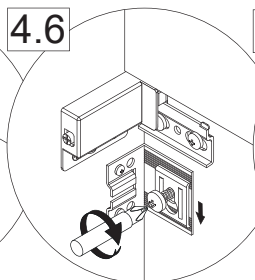

Wichtiger Montagehinweis zur Einhaltung der Norm EN 14749 /

Important Installation Note in compliance to the norm EN 14749

1

2

3

4

Zusätzliche Wandbefestigung für Waschtischunterschranke und Beckenunterschranke zur Einhaltung der Norm EN 14749 unbedingt einbauen! Beigefügtes Wandbefestigungs-Material ist nur für Massivwände geeignet. Zur Befestigung an anderen Wänden müssen Spezialdübel verwendet werden.

In compliance to the norm EN 14749 please make sure to built-in the additional wall-fastenings for sink cabinets and vanities. Attached wall-fastening-material is for massive walls only. For mounting on all other walls please use special dowels.

Maße bauseits prüfen!
Check dimensions on site!

⚡ Wasserleitungen
Water pipes

▼ OFF

4.1

4.2

4.3

4.4

4.5

4.6

4.7

OFF = Oberkante fertiger Fußboden
Top edge of finished floor