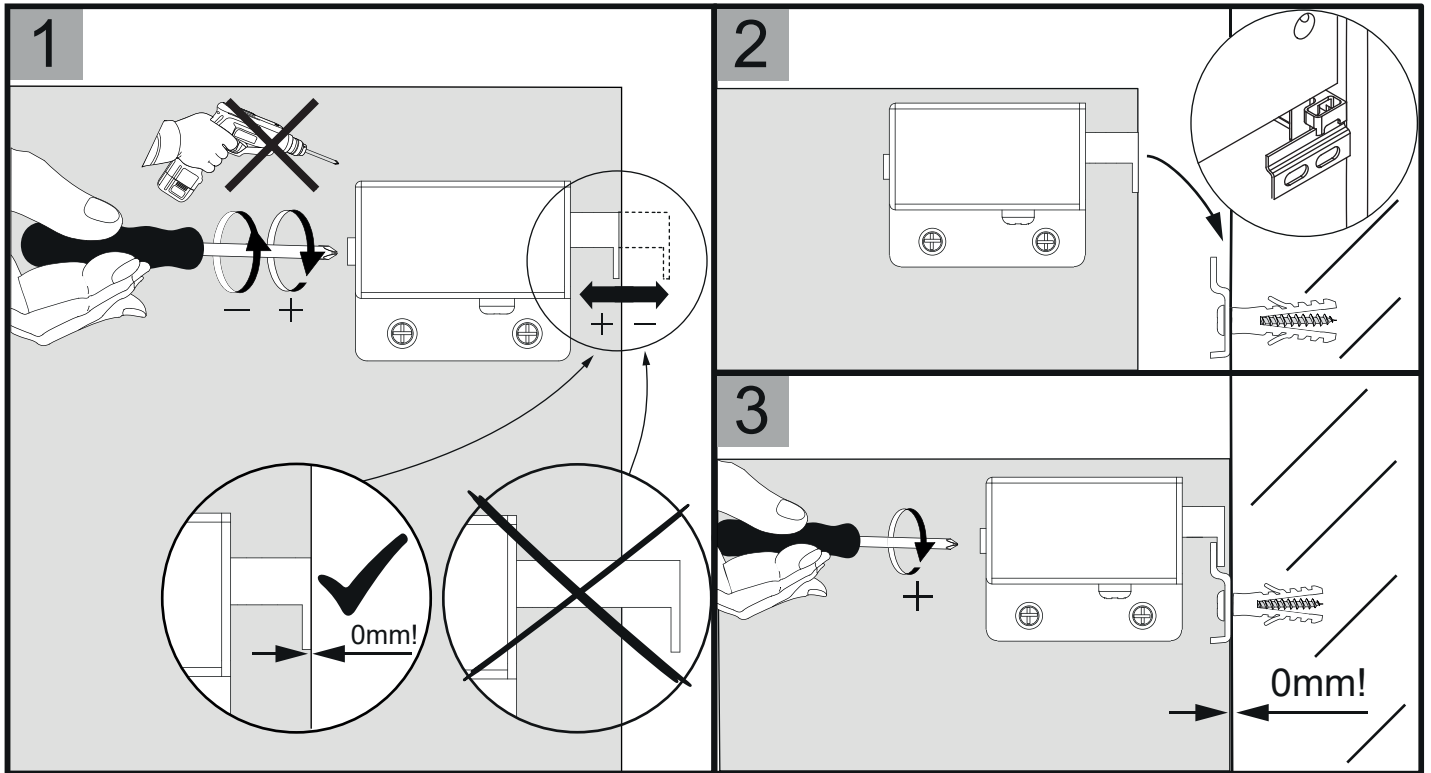

Dear customer,  
we congratulate you on purchasing our bathroom furniture, which will give you pleasure for a long time with appropriate handling.

Note the following: Please complete the following installation steps before mounting the doors/drawers or placing the basin on the (sink)cabinet.

This serves to meet the requirements of the norm EN 14749.

Schematische Darstellung  
Schematic representation

Wichtiger Montagehinweis zur Einhaltung der Norm EN 14749 /  
Important Installation Note in compliance to the norm EN 14749