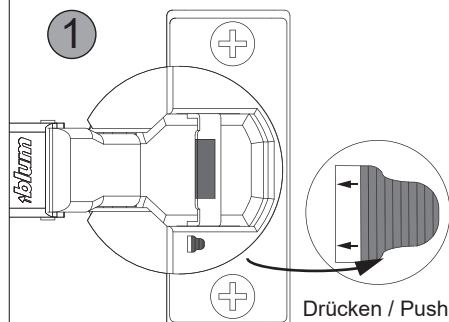

Dämpfung inaktiv / attenuation off