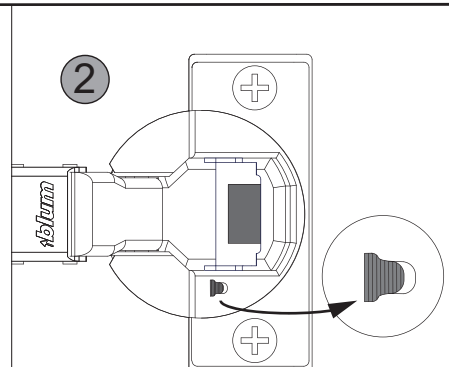

Dämpfung inaktiv / attenuation off