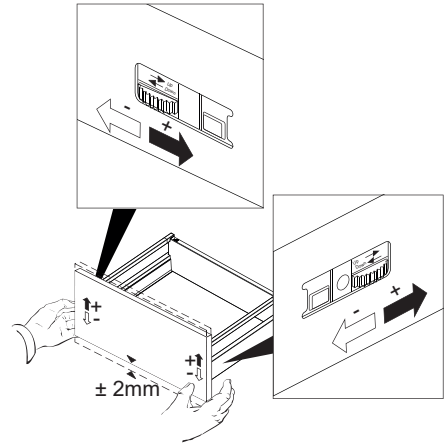

In compliance to the norm EN 14749 please make sure to built-in the additional wall-fastenings for sink cabinets and vanities. Attached wall-fastening-material is for massive walls only. For mounting on all other walls please use special dowels.

Es wird die Verwendung eines Geberit Raumsparsons empfohlen.

Montagemöglichkeit 1

Montagemöglichkeit 2

1	G1½, Ø40 mm
2	G1¼, Ø32xØ39mm
3	G1¼, x G1½
4	G1½, Ø36xØ44mm
5	Ø40xØ54x28mm
6	Ø41xØ44x3
7	Gummidichtung (rubber seal)
8	90°, Ø40mm
9	180°, Ø40 mm
10	90°, Ø40mm
11	Ø40xØ85x15mm

 Youtube-Video
Ausbau und Einbau der Schublade
Removal and Installation of the drawer

A**B****C****D**

Silikon nicht inklusive
Silicone is not included

Silikon nicht inklusive
Silicone is not included

24 h