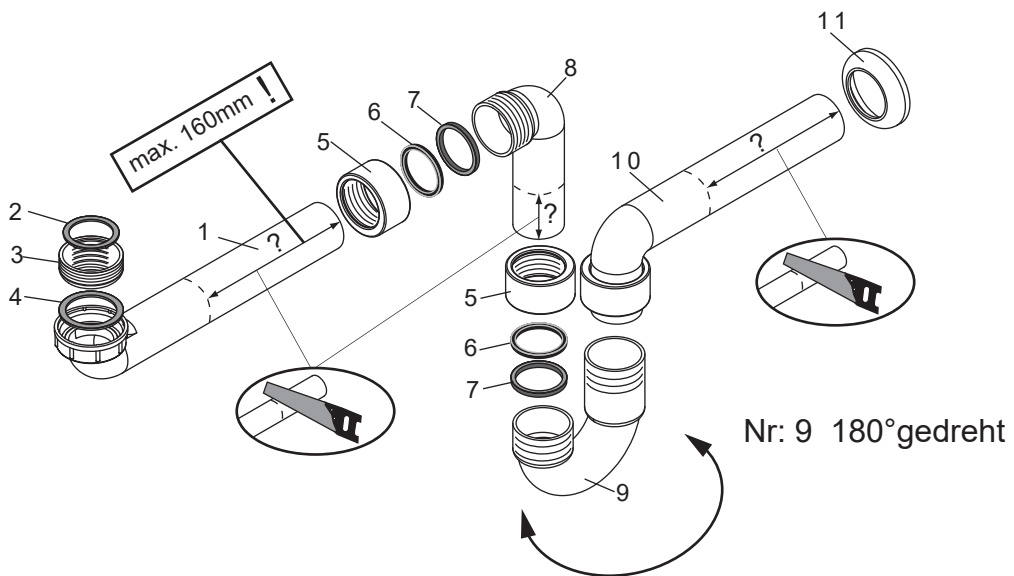

In compliance to the norm EN 14749 please make sure to built-in the additional wall-fastenings for sink cabinets and vanities. Attached wall-fastening-material is for massive walls only. For mounting on all other walls please use special dowels.

Es wird die Verwendung eines Geberit Raumsparsons empfohlen.

Montagemöglichkeit 1

Montagemöglichkeit 2

1	G1½, Ø40 mm
2	G1¼, Ø32xØ39mm
3	G1¼, x G1½
4	G1½, Ø36xØ44mm
5	Ø40xØ54x28mm
6	Ø41xØ44x3
7	Gummidichtung (rubber seal)
8	90°, Ø40mm
9	180°, Ø40 mm
10	90°, Ø40mm
11	Ø40xØ85x15mm