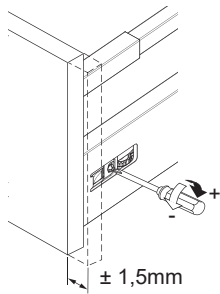

 Youtube-Video

Ausbau und Einbau der Schublade
Removal and Installation of the drawer

4XBB81HDN2

1 x

Waschtischunterschrank vanity unit	Maß X width X
700	645 mm
900	845 mm
1200	1145mm

OFF = Oberkante fertiger Fußboden
Top edge of finished floor

In compliance to the norm EN 14749 please make sure to built-in the additional wall-fastenings for sink cabinets and vanities. Attached wall-fastening-material is for massive walls only. For mounting on all other walls please use special dowels.

Es wird die Verwendung eines Geberit Raumsparsons empfohlen.

Montagemöglichkeit 1

Montagemöglichkeit 2

1	G1½, Ø40 mm
2	G1¼, Ø32xØ39mm
3	G1¼, x G1½
4	G1½, Ø36xØ44mm
5	Ø40xØ54x28mm
6	Ø41xØ44x3
7	Gummidichtung (rubber seal)
8	90°, Ø40mm
9	180°, Ø40 mm
10	90°, Ø40mm
11	Ø40xØ85x15mm

 Youtube-Video
Ausbau und Einbau der Schublade
Removal and Installation of the drawer

A**B****C****D**

Silikon nicht inklusive
Silicone is not included

Silikon nicht inklusive
Silicone is not included

24 h