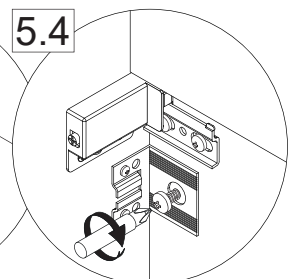

In compliance to the norm EN 14749 please make sure to built-in the additional wall-fastenings for sink cabinets and vanities. Attached wall-fastening-material is for massive walls only. For mounting on all other walls please use special dowels.

Maße bauseits prüfen!
Check dimensions on site!

5.1

5.2

5.3

5.4

5.5

5.6

5.7

Es wird die Verwendung eines Geberit Raumspar-Siphons empfohlen.

Montagemöglichkeit 1

Montagemöglichkeit 2

1	G1½, Ø40 mm
2	G1¼, Ø32xØ39mm
3	G1¼, x G1½
4	G1½, Ø36xØ44mm
5	Ø40xØ54x28mm
6	Ø41xØ44x3
7	Gummidichtung (rubber seal)
8	90°, Ø40mm
9	180°, Ø40 mm
10	90°, Ø40mm
11	Ø40xØ85x15mm